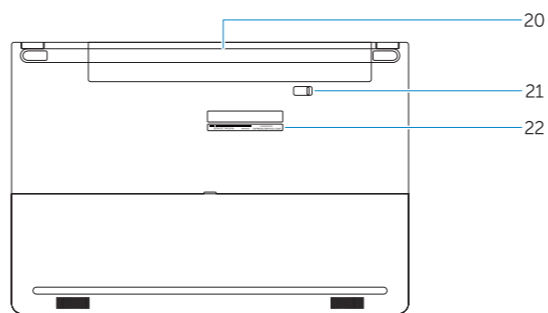

P50F001

Latitude 15-3560

Features

Značajke | Jellemzők | Характеристики | Funkcije

1. Camera
2. Camera-status light
3. Microphone
4. Power button (No LED indicator)
5. Security-cable slot
6. VGA connector
7. USB 2.0 connector
8. Memory card reader
9. Fingerprint reader (optional)
10. Battery-status light
11. Hard-drive activity light
12. Power-status light
13. Speakers
14. Touchpad
15. Headset connector
16. USB 3.0 connector (2)
17. HDMI connector
18. Network connector
19. Power connector
20. Battery
21. Battery release latch
22. Service-tag label