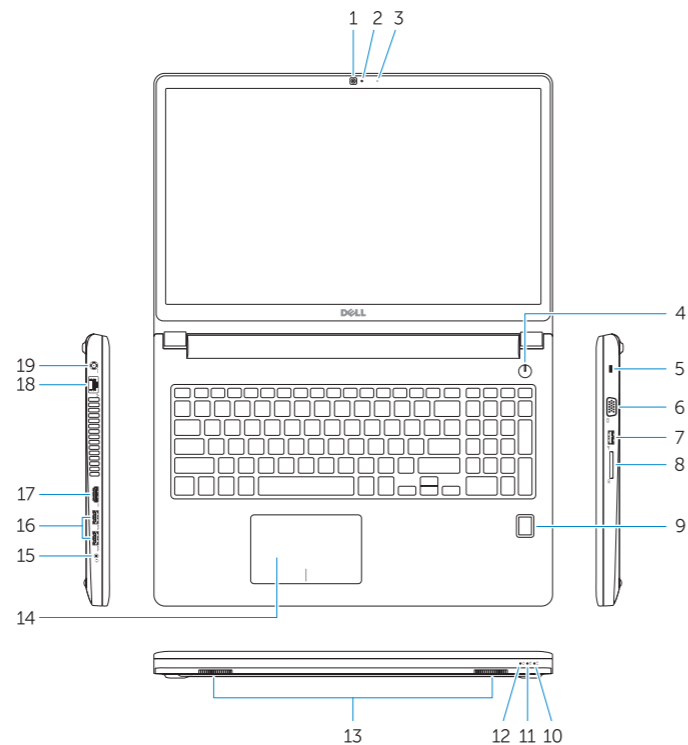

P50F001

Latitude 15-3560

Features

Značajke | Jellemzők | Характеристики | Funkcije

1. Camera
2. Camera-status light
3. Microphone
4. Power button (No LED indicator)
5. Security-cable slot
6. VGA connector
7. USB 2.0 connector
8. Memory card reader
9. Fingerprint reader (optional)
10. Battery-status light
11. Hard-drive activity light
12. Power-status light
13. Speakers
14. Touchpad
15. Headset connector
16. USB 3.0 connector (2)
17. HDMI connector
18. Network connector
19. Power connector
20. Battery
21. Battery release latch
22. Service-tag label